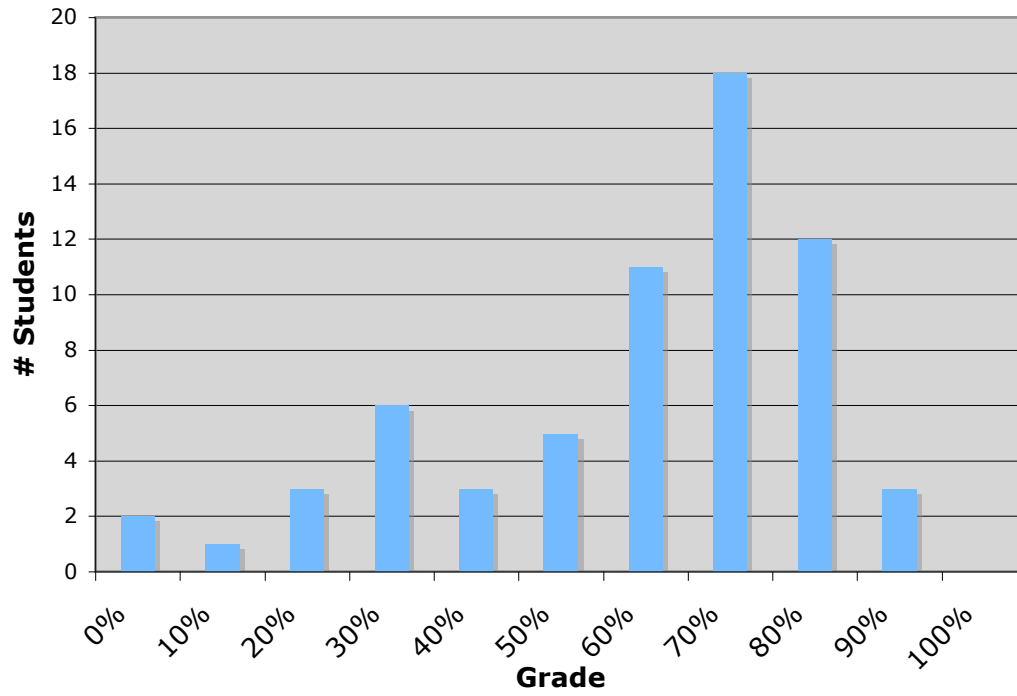

**HW grade histogram (lowest dropped)
(Median: 60%, Mean: 54%)**

HW grade histogram (raw)
(Median: 49%, Mean: 46%)